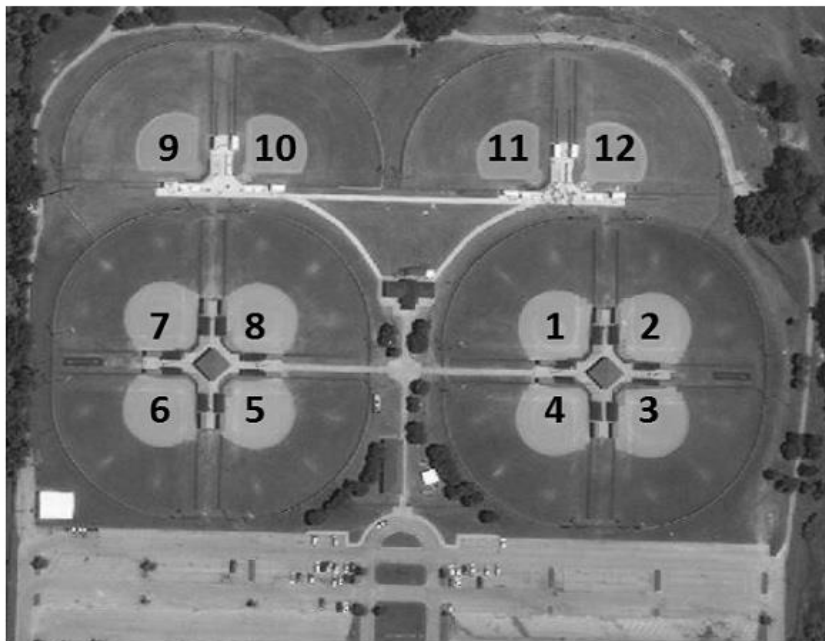

POOL - H

H1	14U- OK - Tulsa Elite '00 (Jacks)			
H2	14U- TX - Firecrackers-DFW			
H3	14U- TN - Germantown Red Devils			
H4	14U- TX - Angels Fastpitch 14U			
H5	14U- KS - Wichita Mustangs			
H6	14U- TX - Texas Glory Y2K			
H7	14U- TX - Team Mizuno Impulse 14U			
H8	14U- TN - Tennessee Lady Jaxx '99			
DAY	TIME	FIELD	MATCHUP	SCORES
THU	4PM	F4	H1 VS. H2	
		F3	H3 VS. H4	
		F6	H5 VS. H6	
THU	6PM	F5	H7 VS. H8	
		F4	H1 VS. H3	
		F3	H2 VS. H4	
FRI	4PM	F6	H5 VS. H7	
		F5	H6 VS. H8	
		F4	H1 VS. H8	
FRI	8PM	F3	H2 VS. H5	
		F6	H3 VS. H6	
		F5	H4 VS. H7	
SAT	12PM	F4	H1 VS. H5	
		F3	H2 VS. H6	
		F6	H3 VS. H7	
		F5	H4 VS. H8	
		F4	H1 VS. H7	
		F3	H2 VS. H8	
		F6	H3 VS. H5	
		F5	H4 VS. H6	

POOL - I

I1	14U- OK - Tulsa Elite '99 (Diebold)			
I2	14U- MO - Originals '99			
I3	14U- MO - KC Monarchs '99			
I4	14U- OK - Twisters 3N2			
I5	14U- AR - Thunder Elite (Withers)			
I6	14U- OK - Stealth '99			
I7	14U- KS - Team Kansas (Waddell)			
I8	14U- KS - Kansas Renegades			
DAY	TIME	FIELD	MATCHUP	SCORES
THU	8PM	F4	I1 VS. I2	
		F3	I3 VS. I4	
		F6	I5 VS. I6	
FRI	12PM	F5	I7 VS. I8	
		F4	I1 VS. I3	
		F3	I2 VS. I4	
FRI	2PM	F6	I5 VS. I7	
		F5	I6 VS. I8	
		F4	I1 VS. I8	
FRI	6PM	F3	I2 VS. I5	
		F6	I3 VS. I6	
		F5	I4 VS. I7	
SAT	10AM	F4	I1 VS. I5	
		F3	I2 VS. I6	
		F6	I3 VS. I7	
		F5	I4 VS. I8	
		F4	I1 VS. I7	
		F3	I2 VS. I8	
		F6	I3 VS. I5	
		F5	I4 VS. I6	

PARK MAP

Arrowhead Park
300 East Washington - Broken Arrow, OK

MISC INFO

Twitter @TulsaElite Rain Line (918) 259-9437

Tournament Website
www.tulsaelitesports.com

Gate Fee
$5 Daily or $10 Weekend Pass
65 or older / 12 or under = Free

Tournament Director U.I.C.
Jeff Filali Jim Hillman
(918) 951-7142 (918) 770-6016

Host Hotel
(VIP Hospitality for College Coaches
Nightly 10:30pm-Midnight)
Embassy Suites - I44
3332 South 79th East Avenue
Tulsa, OK 74145

College Coach Meals
(Served Daily in Park Meeting Room)
Lunch - between 11:30am-1:30pm
Dinner - between 4:30pm-6:30pm